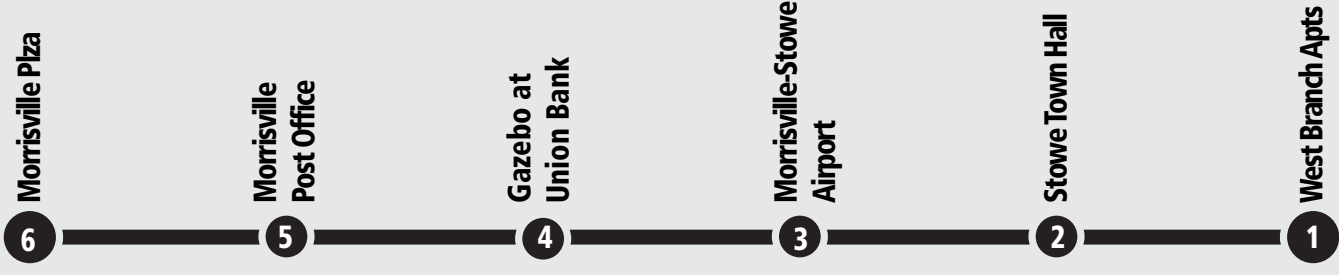

Shopping Shuttle

ROUTE *

ROUTE *

SCHEDULE

MONDAY – FRIDAY NORTHBOUND TO MORRISVILLE

	West Branch Apts. 1	Green Mountain Inn 2	Morrisville-Stowe Airport 3	Opposite Gazebo at Union Bank 4	Morrisville Post Office 5	Morrisville Plaza 6
PM	12:35	12:40	12:50	12:58	1:00	1:05

MONDAY – FRIDAY SOUTHBOUND TO STOWE

	Morrisville Plaza 6	Morrisville Post Office 5	Gazebo at Union Bank 4	Morrisville-Stowe Airport 3	Stowe Town Hall 2	West Branch Apts. 1
PM	3:03	3:08	3:10B	3:20	3:30	3:35

B Picks up at Bishop Marshall at 3:15 pm.

This bus will deviate upon request with a 24-hour notice. Please call 253-3200 to schedule a deviation.